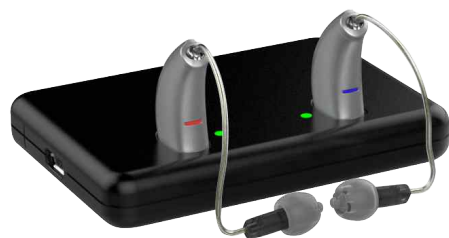

Introducing the new Mini Turbo Charger

A smarter, smaller rechargeable solution for your patients

INR 5,900/-
(Inclusive of all taxes)

3.5
HOURS

3.5 hour charge in just 7 minutes

x4

Fully charged Mini Turbo charger can charge a pair of hearing aids four times